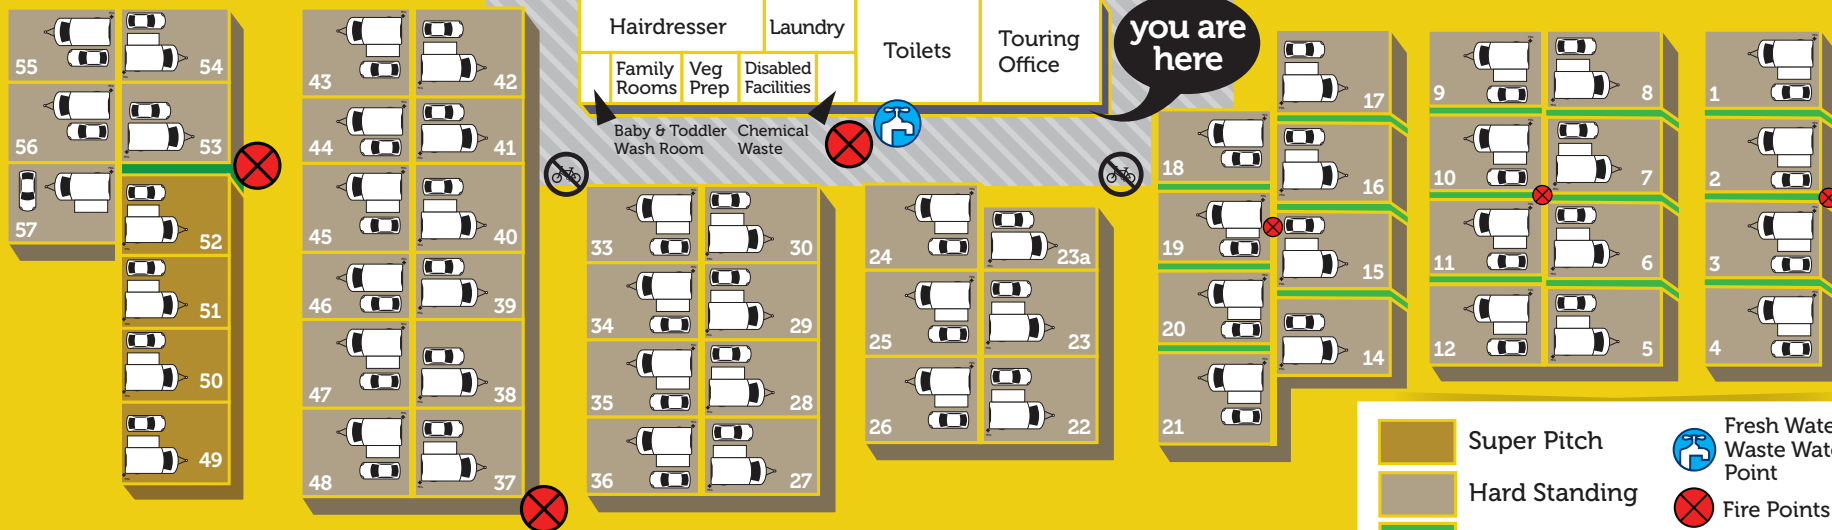

Sea Front 2nd Row
Static Caravans

Promenade Gate

Static Caravans

PLEASE NOTE

All dogs must be kept on a lead at all times.
All dogs must be taken off the site via the
nearest exit to be exercised.
The grass areas of the static and touring site
must not be used as dog walking areas.

Main Reception
Swimming Pool
Roman Bank Entrance

Customer Parking and
Emergency Assembly Point

Play Area

ENTRANCE

	Super Pitch		Fresh Water / Waste Water Point
	Hard Standing		Fire Points
	Grass		No Cycling