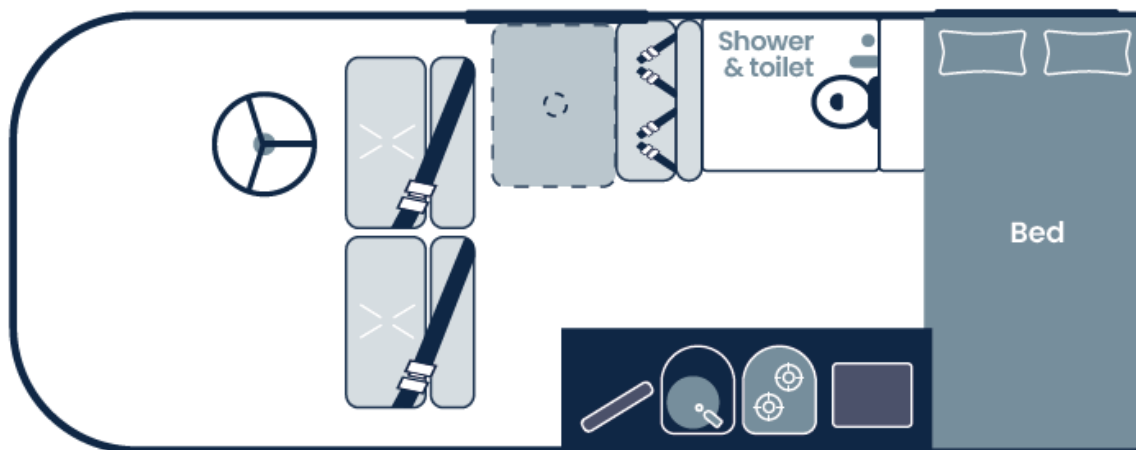

STAR RV POLARIS 2

2 Berth Motorhome

Perfect for couples who want to travel in comfort and style. The Polaris 2 motorhome is ideal to explore the country in. With a double bed there is plenty of space and, despite its size, this thoughtfully designed vehicle is easy to drive, offering a smooth experience for travellers. groups or families who want to travel in comfort and style.

Vehicle Specifications

- Fiat Ducato
- Power Steering
- 12v Lithium battery with Solar and 240v shorepower input
- Automatic transmission
- Engine: Turbo diesel
- Fuel capacity: 90L

Features

- 2 Seatbelts in Driver Cab
- Shower & Toilet
- Microwave
- TV and stereo
- Water Filter
- Two burner gas cooker
- 90L fridge
- Sink with tap & drain
- 90L freshwater tank
- 60L grey water tank
- Inside table
- Swivel front seats.
- Interior 12V lighting
- Air conditioning
- Shower and toilet.
- Double glazed windows with flyscreens and blackout blinds
- High-spec vehicle, including cruise control, ABS and collision warning.
- Reversing camera, and lane departure warning.
- Digital infotainment including Apple CarPlay and Android Auto

Sleeping for up to 2 Adults

- Rear - Double Bed 1.89m x 1.32m

Vehicle Dimensions

- Length – 7.7m – 7.9m
- Width - 2.3 m
- Height – 3.6 m
- Interior Height – 2.0 m

Star RV Polaris 2 Floorplans

Floor plans and specifications are intended as a guide and Star RV cannot guarantee exact specifications and layouts.