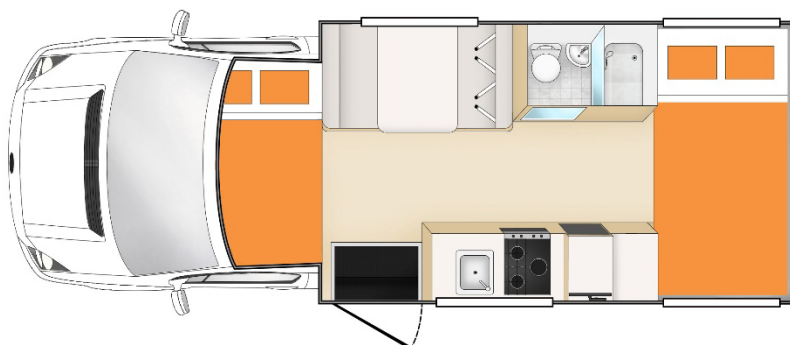

Floor plans and specifications are intended as a guide and Star RV cannot guarantee exact specifications and layouts.

Available on all independent and tailor-made holidays in New Zealand.

Find out more at www.caravanclub.co.uk/worldwide