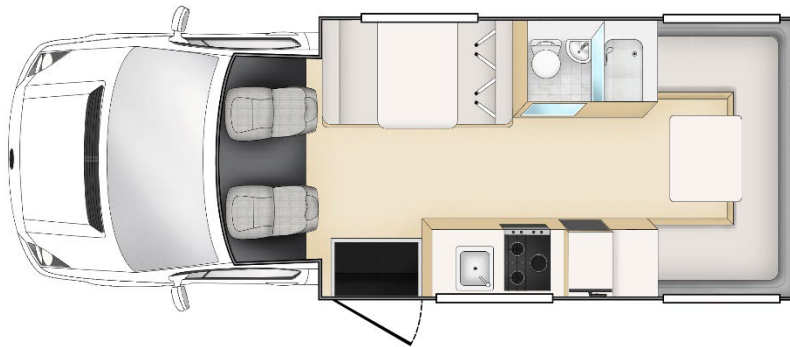

Star RV Polaris 4 Berth Floorplans

Day

Night