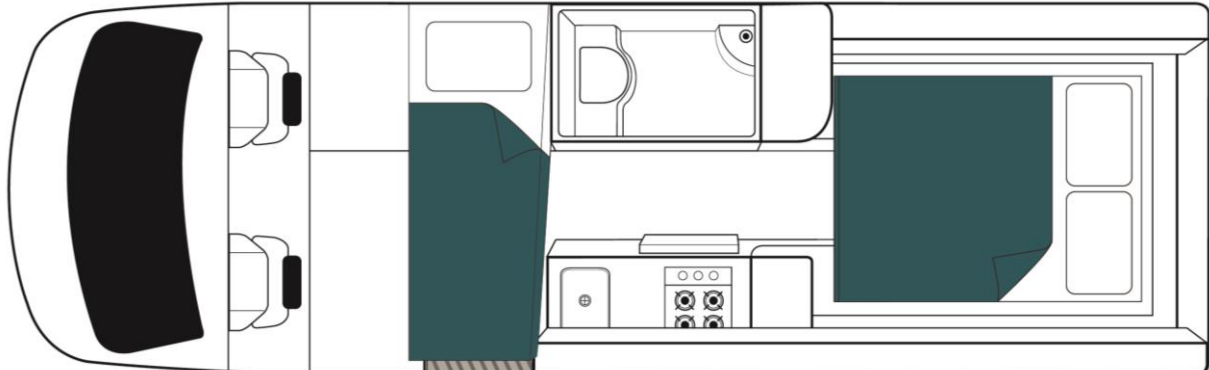

Maui Ultima Plus Floorplans

Day

Night

Floor plans and specifications are intended as a guide and Maui cannot guarantee exact specifications and layouts.

Available on all independent and tailor-made holidays in Australia.