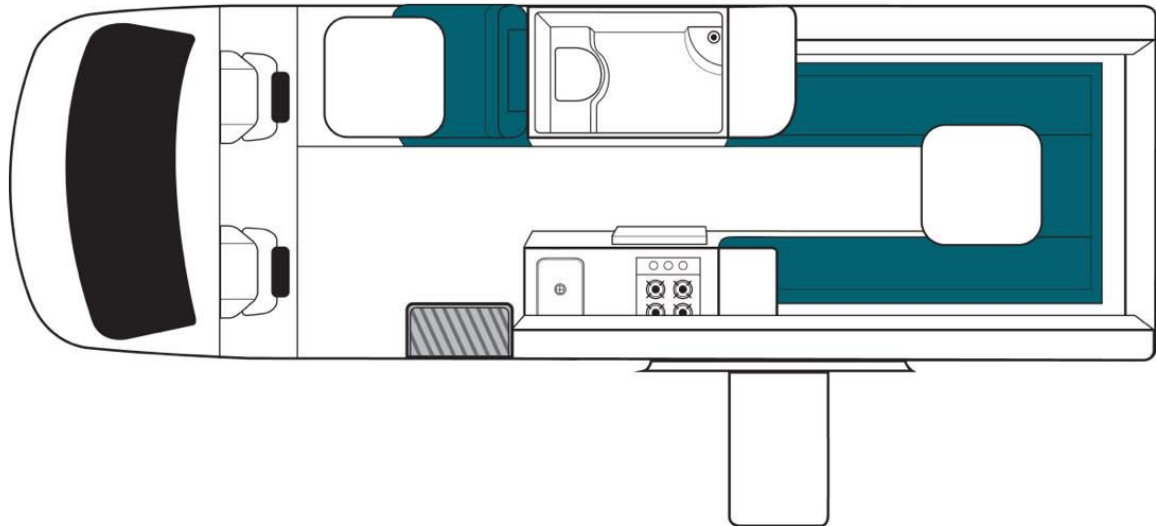

Maui Ultima Plus Floorplans

Day