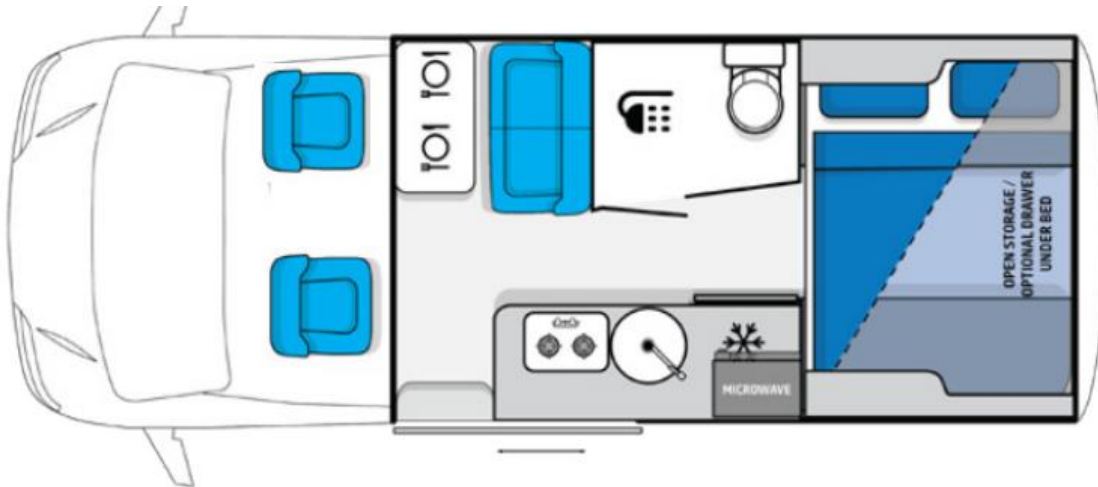

Let's Go Atlas Floorplans

Day

Night