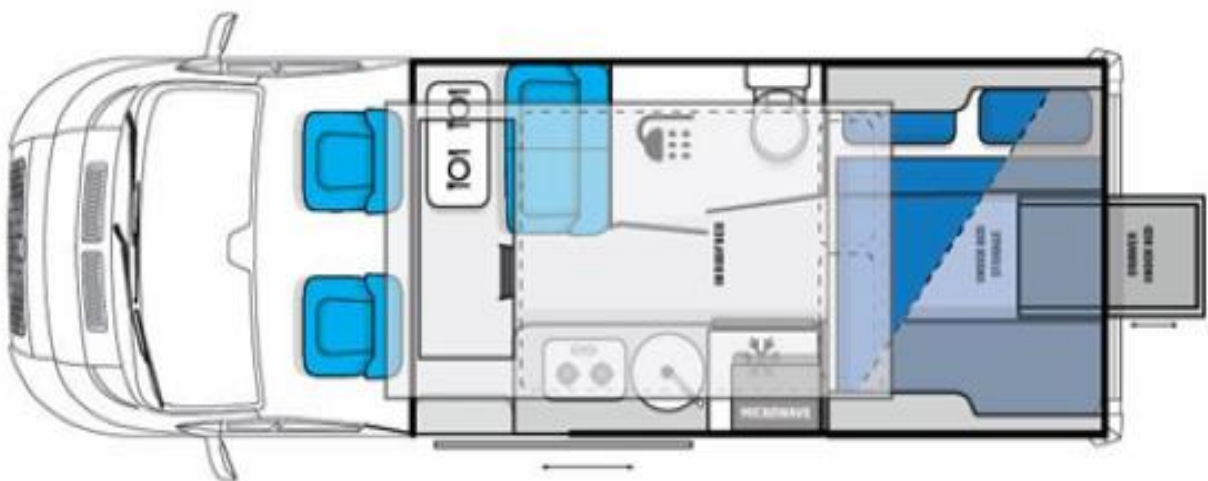

Optional Extras:

- GPS
- Bike Rack (Holds 2 Bikes)
- Bike Hire (Incl. Helmet & Lock)

Vehicle Specifications

- Vehicle make/modal: Fiat Ducato
- Vehicle age: 0-1 year
- Max passengers: 4
- Seat belts – Front / Rear 2/2
- Engine: 2.2L Diesel
- Automatic
- Fuel tank capacity: 90L
- Fuel Consumption 10-13L / 100 kms
- Power supply: 12v & 240v
- Fresh water tank: 90L
- Grey water tank: 80L
- Air Conditioning (240V- Reverse Cycle)
- Awning (wind out Awning)
- Fridge/freezer: 85L
- Microwave
- 2 Burner stove
- Sink
- Shower
- Toilet
- Hot water system
- Solar System,
- Gas Bottle
- Reversing Camera
- Radio and CD player
- DVD player with TV
- TV Antenna
- Flyscreens
- Walkthrough
- USB Point

Sleeping for up to 2 Adults

- Rear double bed 1.755m x 1.70m
- Over-Cab double bed 1.755m x 1.70m

Vehicle Dimensions

- Length – 6.37m
- Width (excluding awning) – 2.15m
- Height (including A/C) – 2.74m
- Interior Height – 1.885m

Let's Go Atlas Floorplans

Day

Night

Floor plans and specifications are intended as a guide and Let's Go cannot guarantee exact specifications and layouts.

Available on all independent and tailor-made holidays in Australia.