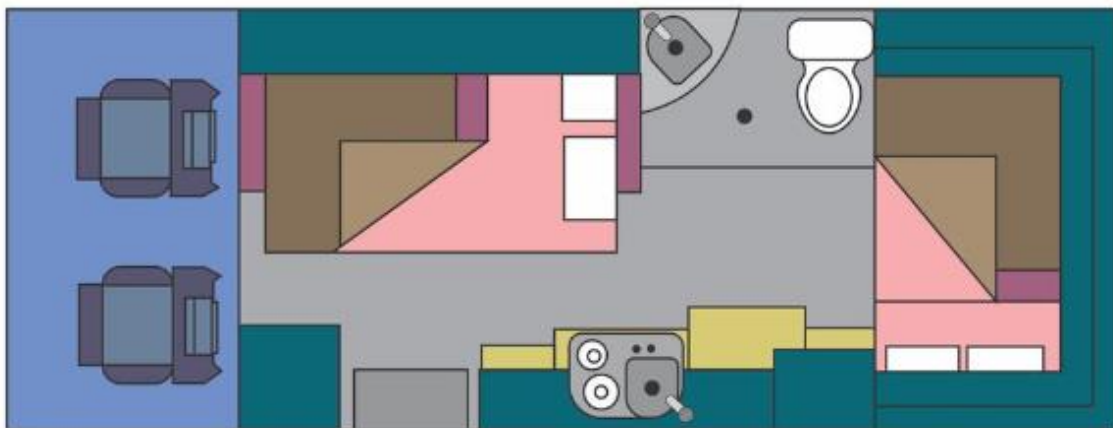

Sleeping for up to 4 Adults

- Rear - Double Bed 2.00m x 1.20m
- Front - 1.80m x 1.22m

Vehicle Dimensions

- Length – 6.90m
- Width - 2.30m
- Height – 3.40m
- Interior Height – 2.00m

Maui M4Bi Floorplans

Day

Night

Floor plans and specifications are intended as a guide and Maui cannot guarantee exact specifications and layouts.

Available on all independent and tailor-made holidays in South Africa.