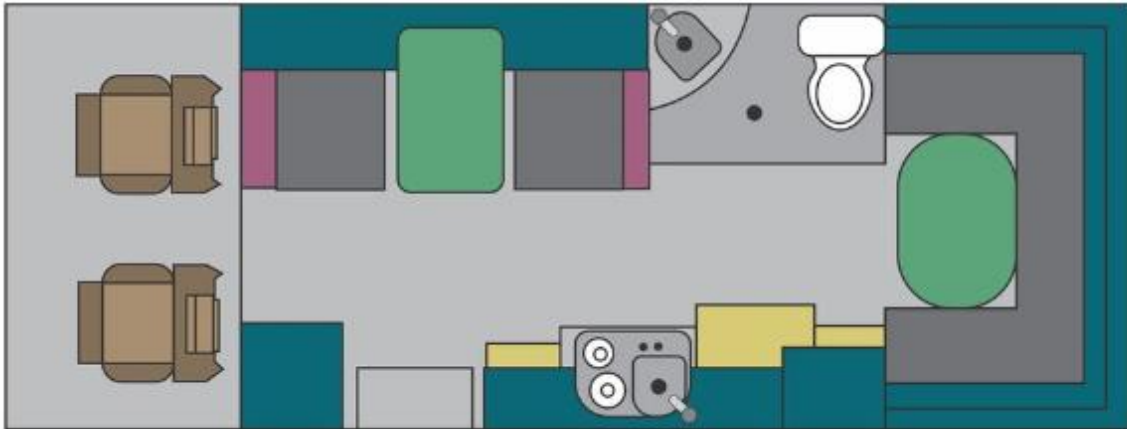

Sleeping for up to 4 Adults

- Rear - Double Bed 2.00m x 1.20m
- Front - 1.80m x 1.22m

Vehicle Dimensions

- Length – 6.90m
- Width - 2.30m
- Height – 3.40m
- Interior Height – 2.00m

Maui M4Bi Floorplans

Day

Night

Floor plans and specifications are intended as a guide and Maui cannot guarantee exact specifications and layouts.

Available on all independent and tailor-made holidays in South Africa.