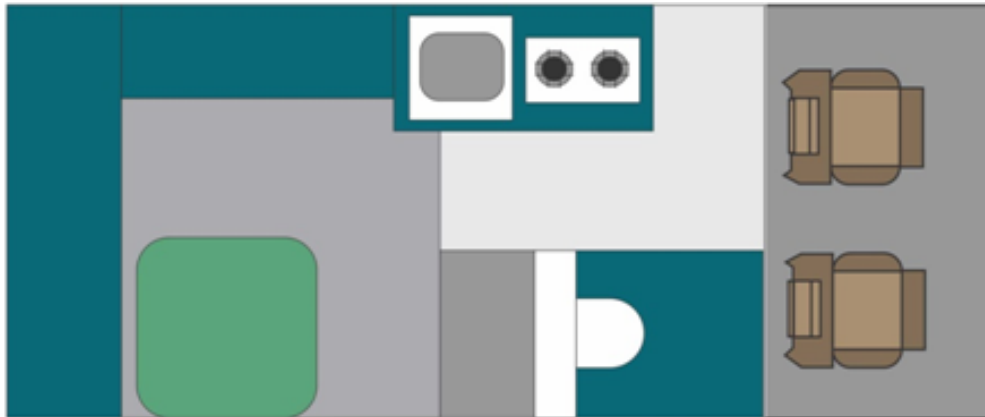

Sleeping for up to 2 Adults

- Rear - Double Bed 1.74m x 1.55m

Vehicle Dimensions

- Length – 5.00m
- Width – 1.90m
- Height – 2.80m
- Interior Height – 1.80m

Maui M2B Floorplans

Day

Night

Floor plans and specifications are intended as a guide and Maui cannot guarantee exact specifications and layouts.