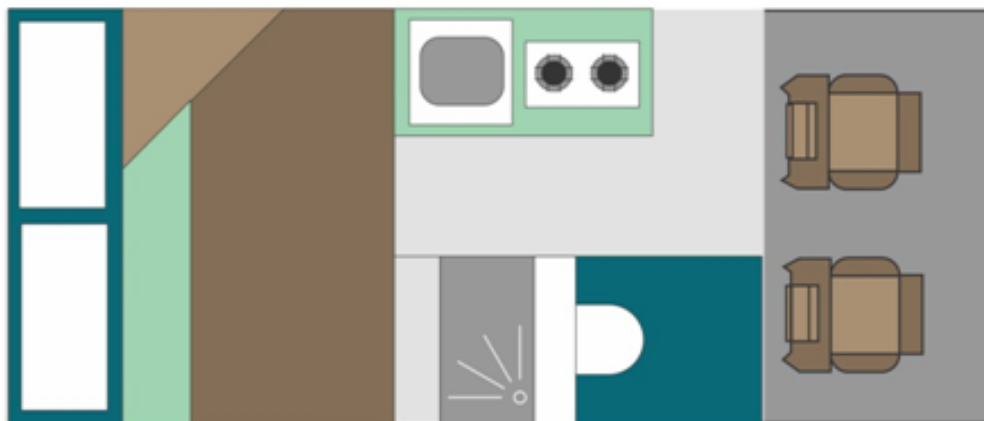

Sleeping for up to 2 Adults

- Rear - Double Bed 1.74m x 1.55m

Vehicle Dimensions

- Length – 5.00m
- Width – 1.90m
- Height – 2.80m
- Interior Height – 1.80m

Maui M2B Floorplans

Day

Night

Floor plans and specifications are intended as a guide and Maui cannot guarantee exact specifications and layouts.