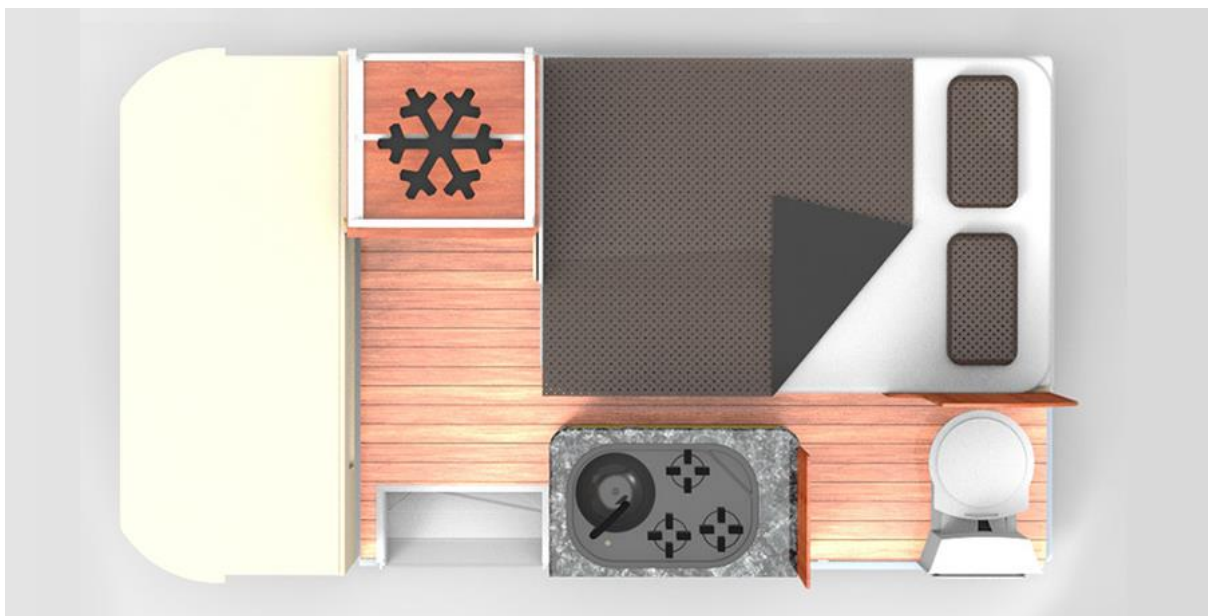

Floor plans and specifications are intended as a guide and Bobo Campers cannot guarantee exact specifications and layouts.

Please note that all drivers will need to present a full UK Driving Licence on arrival at the collection depot when hiring a Bobo Campers motorhome.

Available on [A Tale of Three Countries](#) and all independent and tailor-made holidays