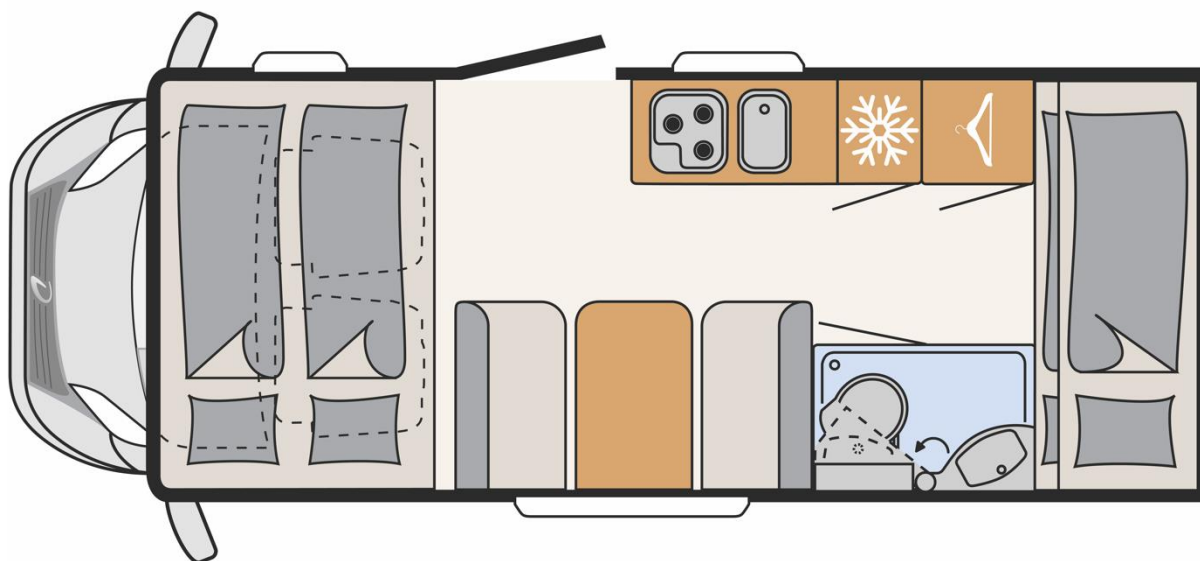

McRent Family Plus Floorplan

Day