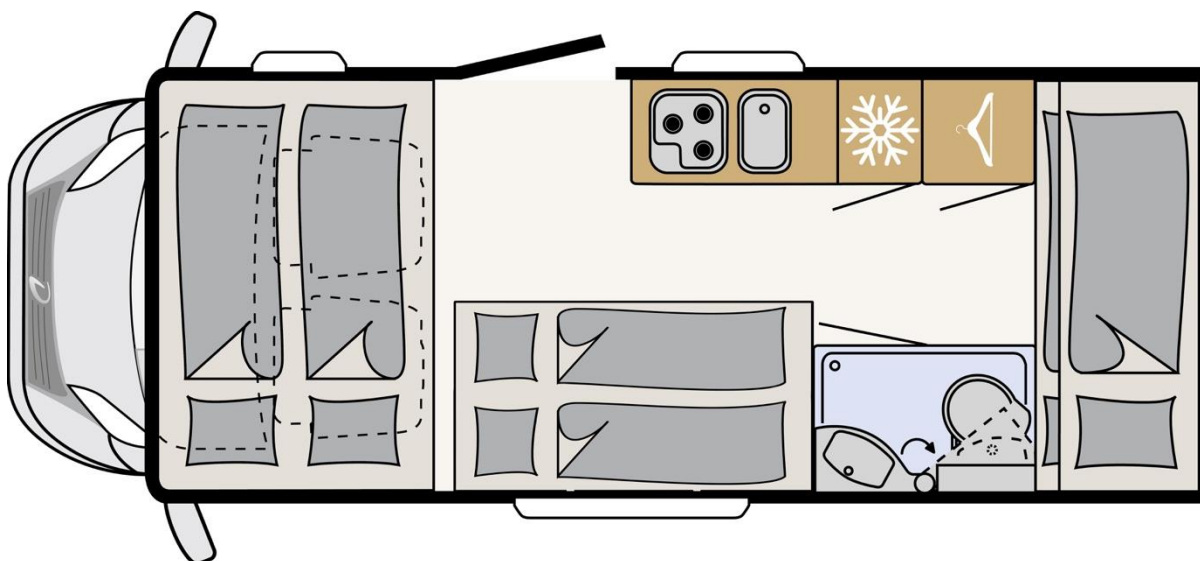

## Vehicle Dimensions

- Length – 6.51m
- Width – 2.33m
- Height – 3.19m
- Interior Height – 1.98m

## McRent Family Plus Floorplan

Day

Night

Bed configurations are available in a double or twin. Please request your preference at the time of booking.

Floor plans and specifications are intended as a guide and McRent cannot guarantee exact specifications and layouts.