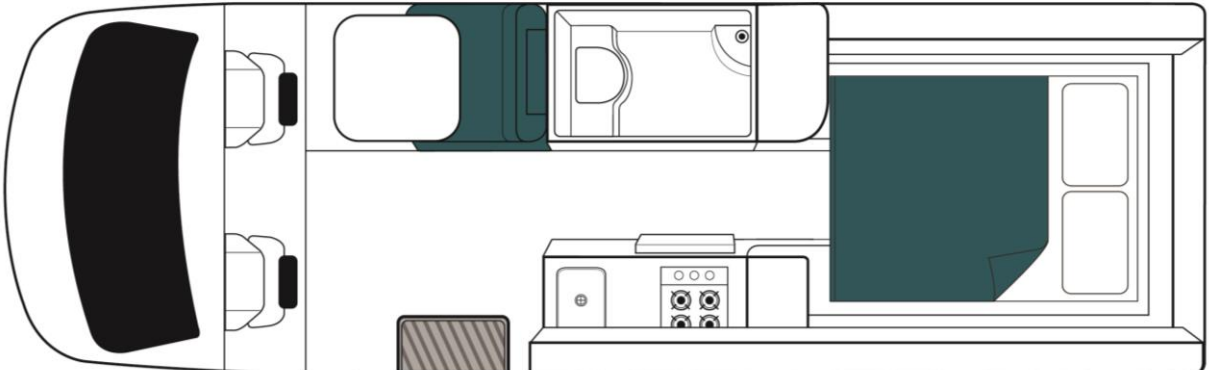

Floor plans and specifications are intended as a guide and Maui cannot guarantee exact specifications and layouts.

Available on all independent and tailor-made holidays in Australia.