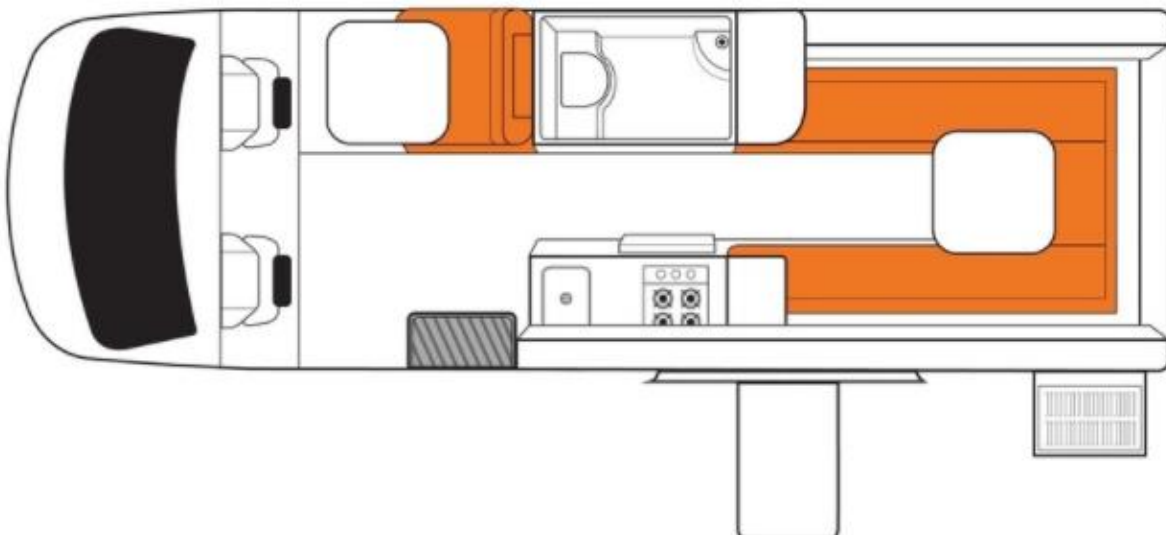

Britz Venturer Plus Floorplans

Day