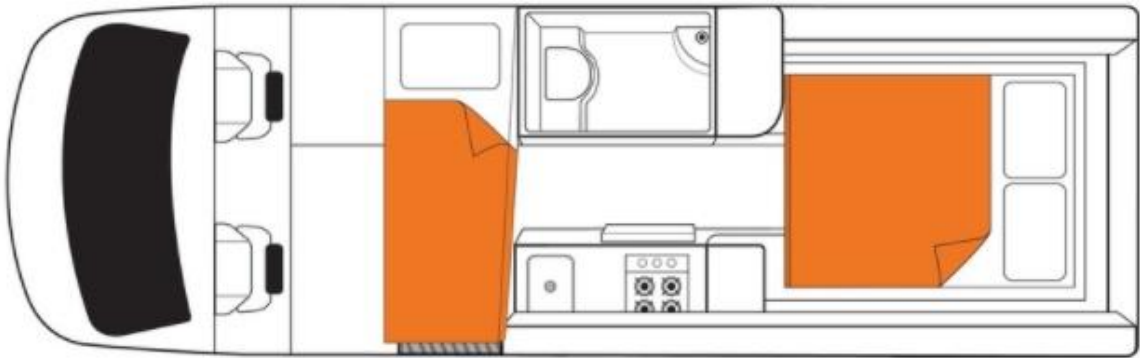

Night

Floor plans and specifications are intended as a guide and Britz cannot guarantee exact specifications and layouts.

Available on all independent and tailor-made holidays in Australia.