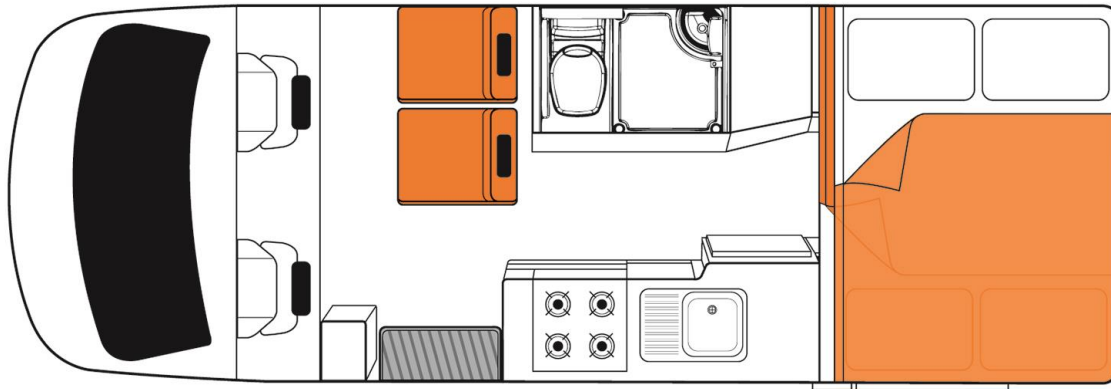

Night

Floor plans and specifications are intended as a guide and Britz cannot guarantee exact specifications and layouts.

Available on all independent and tailor-made holidays in Australia.