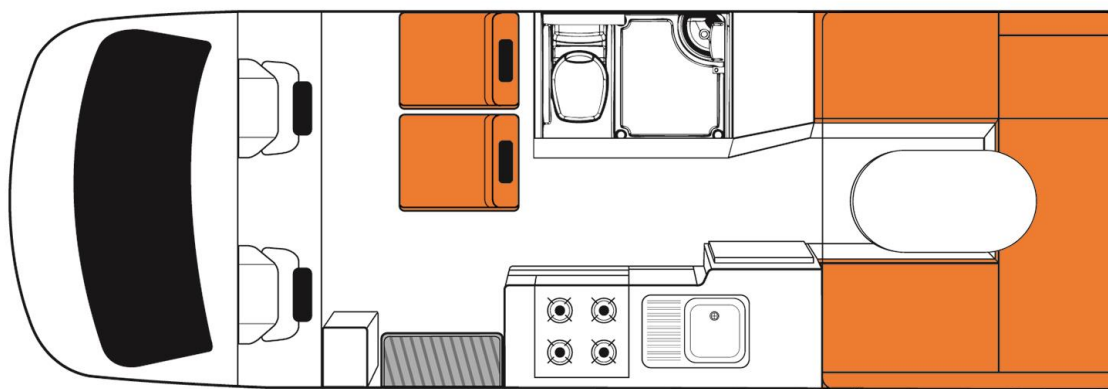

Britz Discovery Floorplans

Day