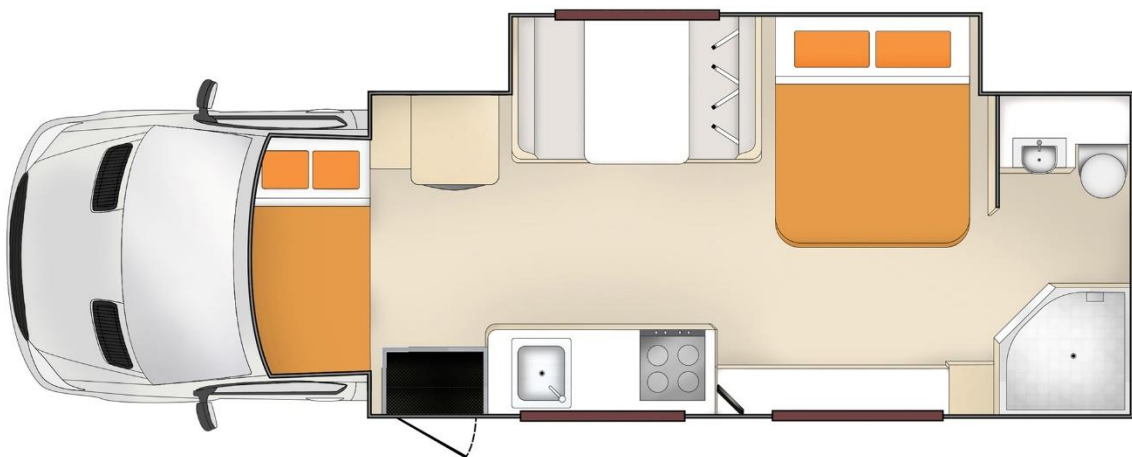

Floor plans and specifications are intended as a guide and Apollo cannot guarantee exact specifications and layouts.

Available on all independent and tailor-made holidays in Australia.