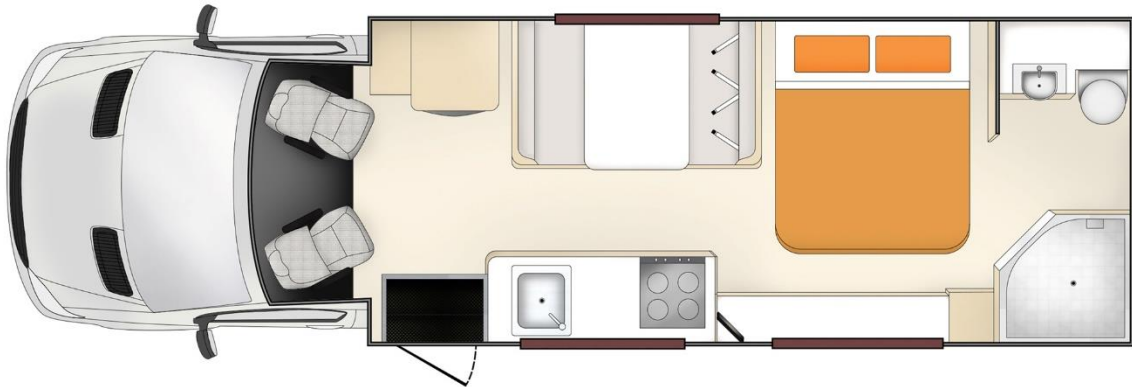

Apollo Euro Slider Floorplans

Day

Night