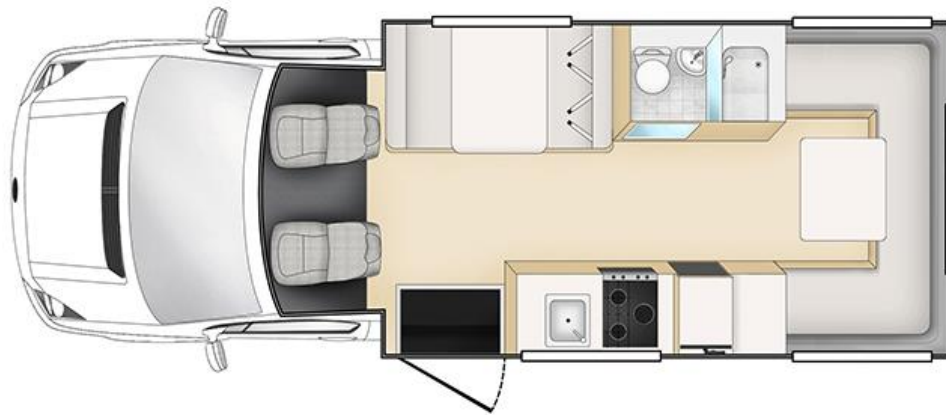

Apollo Euro Camper Floorplans

Day

Night