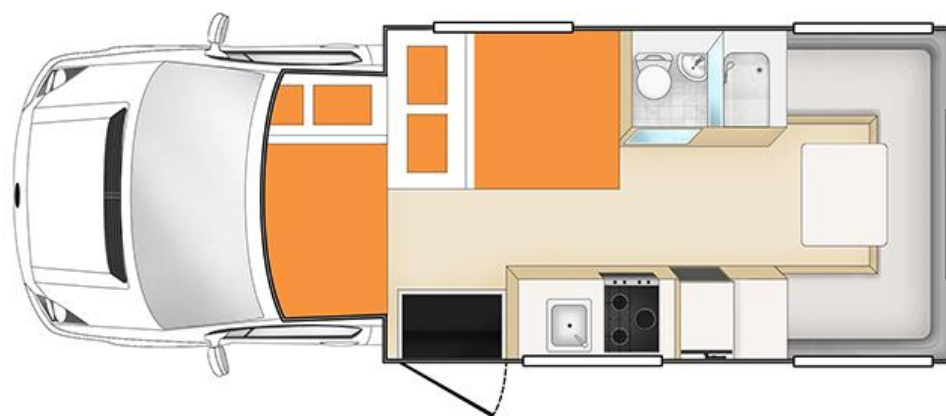

Floor plans and specifications are intended as a guide and Apollo cannot guarantee exact specifications and layouts.

Available on all independent and tailor-made holidays in Australia.