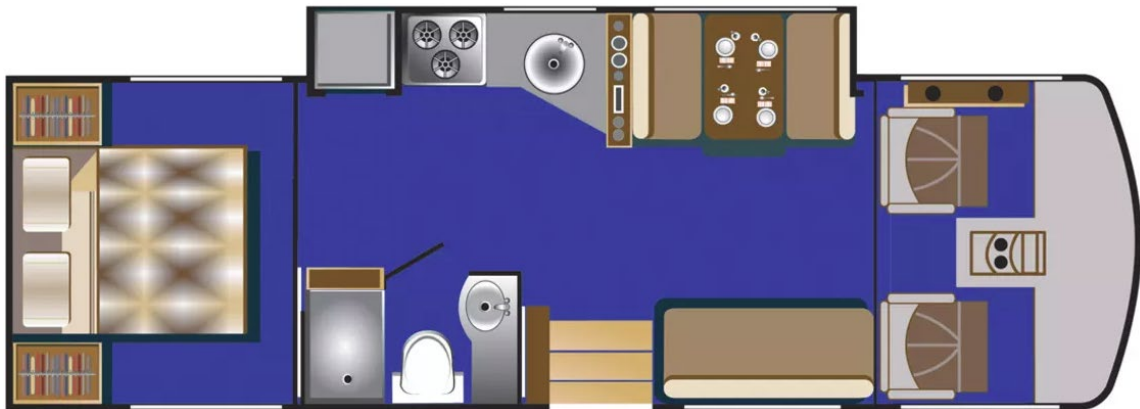

## Vehicle Specifications

- Automatic
- Power steering
- Cruise Control
- Air-con: Drivers Cab + Main Cab
- Heating: Drivers Cab + Main Cab
- Fuel tank capacity: 302L
- Fresh water tank: 189L
- Waste water tank, grey: 151L
- Waste water tank, black: 151L
- 2 seatbelts in the driver's cab
- 4 seatbelts in the main cab
- Power supply: 110V hook-up
- Fire extinguisher
- Reversing camera
- Fridge/freezer
- Microwave
- Sink
- Stove top
- Exterior side awning
- Cutlery & cooking utensils
- Crockery and glasses
- Pots and pans
- GPS
- Kettle and toaster
- Pressurised water
- Radio and CD player
- MP3 Adapter
- DVD player with flat screen TV
- Toilet
- Shower

## Sleeping for up to 4 Adults and 2 Children

- Rear Bed – 1.90m x 1.52m
- Cab-over Bed – 1.85m x 1.21m
- Dinette Bed – 1.47m x 1.01m
- Sofa Bed – 1.72m x 0.99m

## Vehicle Dimensions

- Length – 30-32 ft
- Width – 2.65m
- Height – 3.95m
- Interior Height – 2.13m

## Road Bear Class A (30-32') Floorplans

Day

Night

Floor plans and specifications are intended as a guide and Road Bear cannot guarantee exact specifications and layouts.

Available on all independent and tailor-made holidays in the USA.