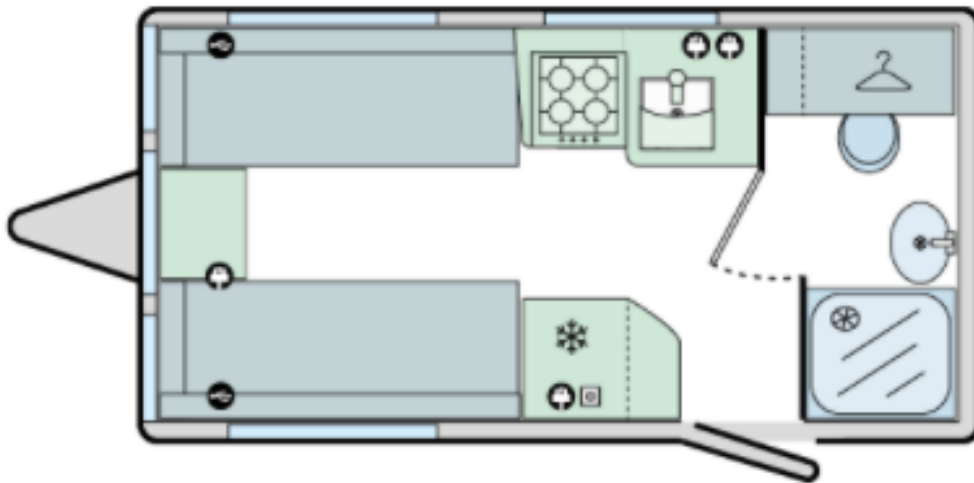

Vehicle Specifications

- Vehicle make: Bailey
- Power Supply: 230v
- TV Station with 230v/12v
- Combined water and room heating
- Dual fuel 2kw gas & 1.8kw electric
- Cassette Toilet
- Shower
- Fridge: 103L
- Freezer: 12L
- Oven/Grill
- 4 Burner hob
- Microwave
- Sink
- Radio and CD Player
- MP3 Player
- Stereo speakers
- Cooking Equipment
- Bedding & Linen
- Towels
- Cleaning Equipment
- Full Gas Bottle

Sleeping for up to 2 Adults

- Front Double – 1.88m x 1.47m
- Front Singles – 1.88m x 0.64m / 1.88m x 0.64m

Vehicle Dimensions

- Length – 5.56m
- Width – 2.21m
- Height – 2.62m
- Interior Height – 1.96m

Bailey Phoenix 420 Floorplans

Day

Night

Floor plans and specifications are intended as a guide and Bailey cannot guarantee exact specifications and layouts.

Available on independent and tailor-made holidays in New Zealand.