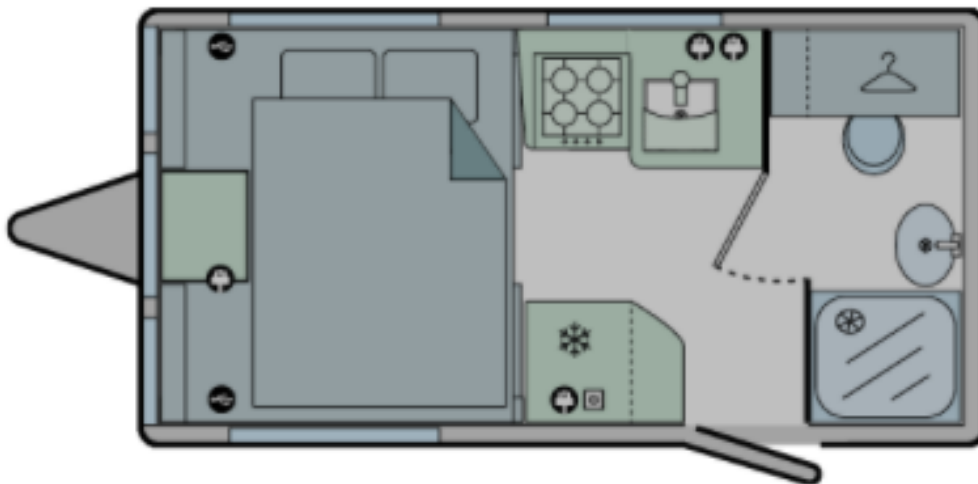

Look Inside the Bailey Phoenix 420

[Take a 360° look at the Bailey Phoenix 420 interior](#), including day & night layouts.

What's included with the Bailey Phoenix 420

- Cooking equipment
- Cleaning equipment
- Linen and bedding
- Toilet and shower
- Fridge & combination oven/grill
- Microwave
- Vehicle Insurance
- Full gas canister

Vehicle Specifications

- Vehicle make: Bailey
- Power Supply: 230v
- TV Station with 230v/12v
- Combined water and room heating
- Dual fuel 2kw gas & 1.8kw electric
- Cassette Toilet
- Shower
- Fridge: 103L
- Freezer: 12L
- Oven/Grill
- 4 Burner hob
- Microwave
- Sink
- Radio and CD Player
- MP3 Player
- Stereo speakers
- Cooking Equipment
- Bedding & Linen
- Towels
- Cleaning Equipment
- Full Gas Bottle

Sleeping for up to 2 Adults

- Front Double – 1.88m x 1.47m
- Front Singles – 1.88m x 0.64m / 1.88m x 0.64m

Vehicle Dimensions

- Length – 5.56m
- Width – 2.21m
- Height – 2.62m
- Interior Height – 1.96m

Bailey Phoenix 420 Floorplans

Day

Night

Floor plans and specifications are intended as a guide and Bailey cannot guarantee exact specifications and layouts.

Available on independent and tailor-made holidays in New Zealand.